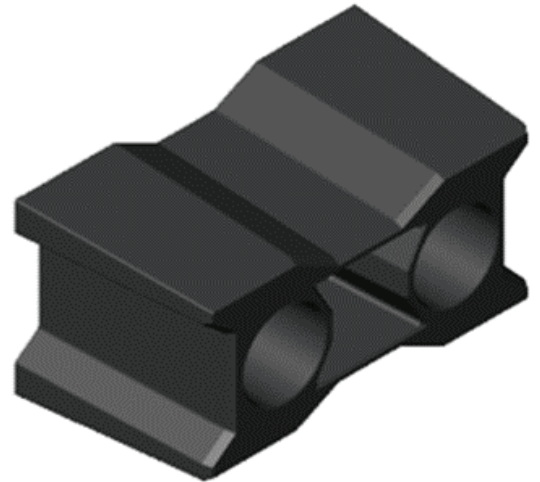

NEW

Austin Engineered DOCK BUMPER

Austin Guaranteed Engineered Solutions™ is proud to introduce the new **Austin Engineered Dock Bumper**. The newest innovation from Austin features a unique design that helps reduce the overall weight of the bumper while still providing strength and protection from impact force.

Features:

- » Improved, Lightweight Design
- » Drop-In Replacement for B-5500 Bumper
- » Easy Installation
- » Reduced Cost

PART # B-3305-A01

SAFE ASSIST

Use the Austin Engineered Dock Bumper on vehicles with Safe Assist. This lightweight bumper option lowers the weight of the door farthest away from where the Safe Assist is installed to lower the calculated foot pounds of torque required.